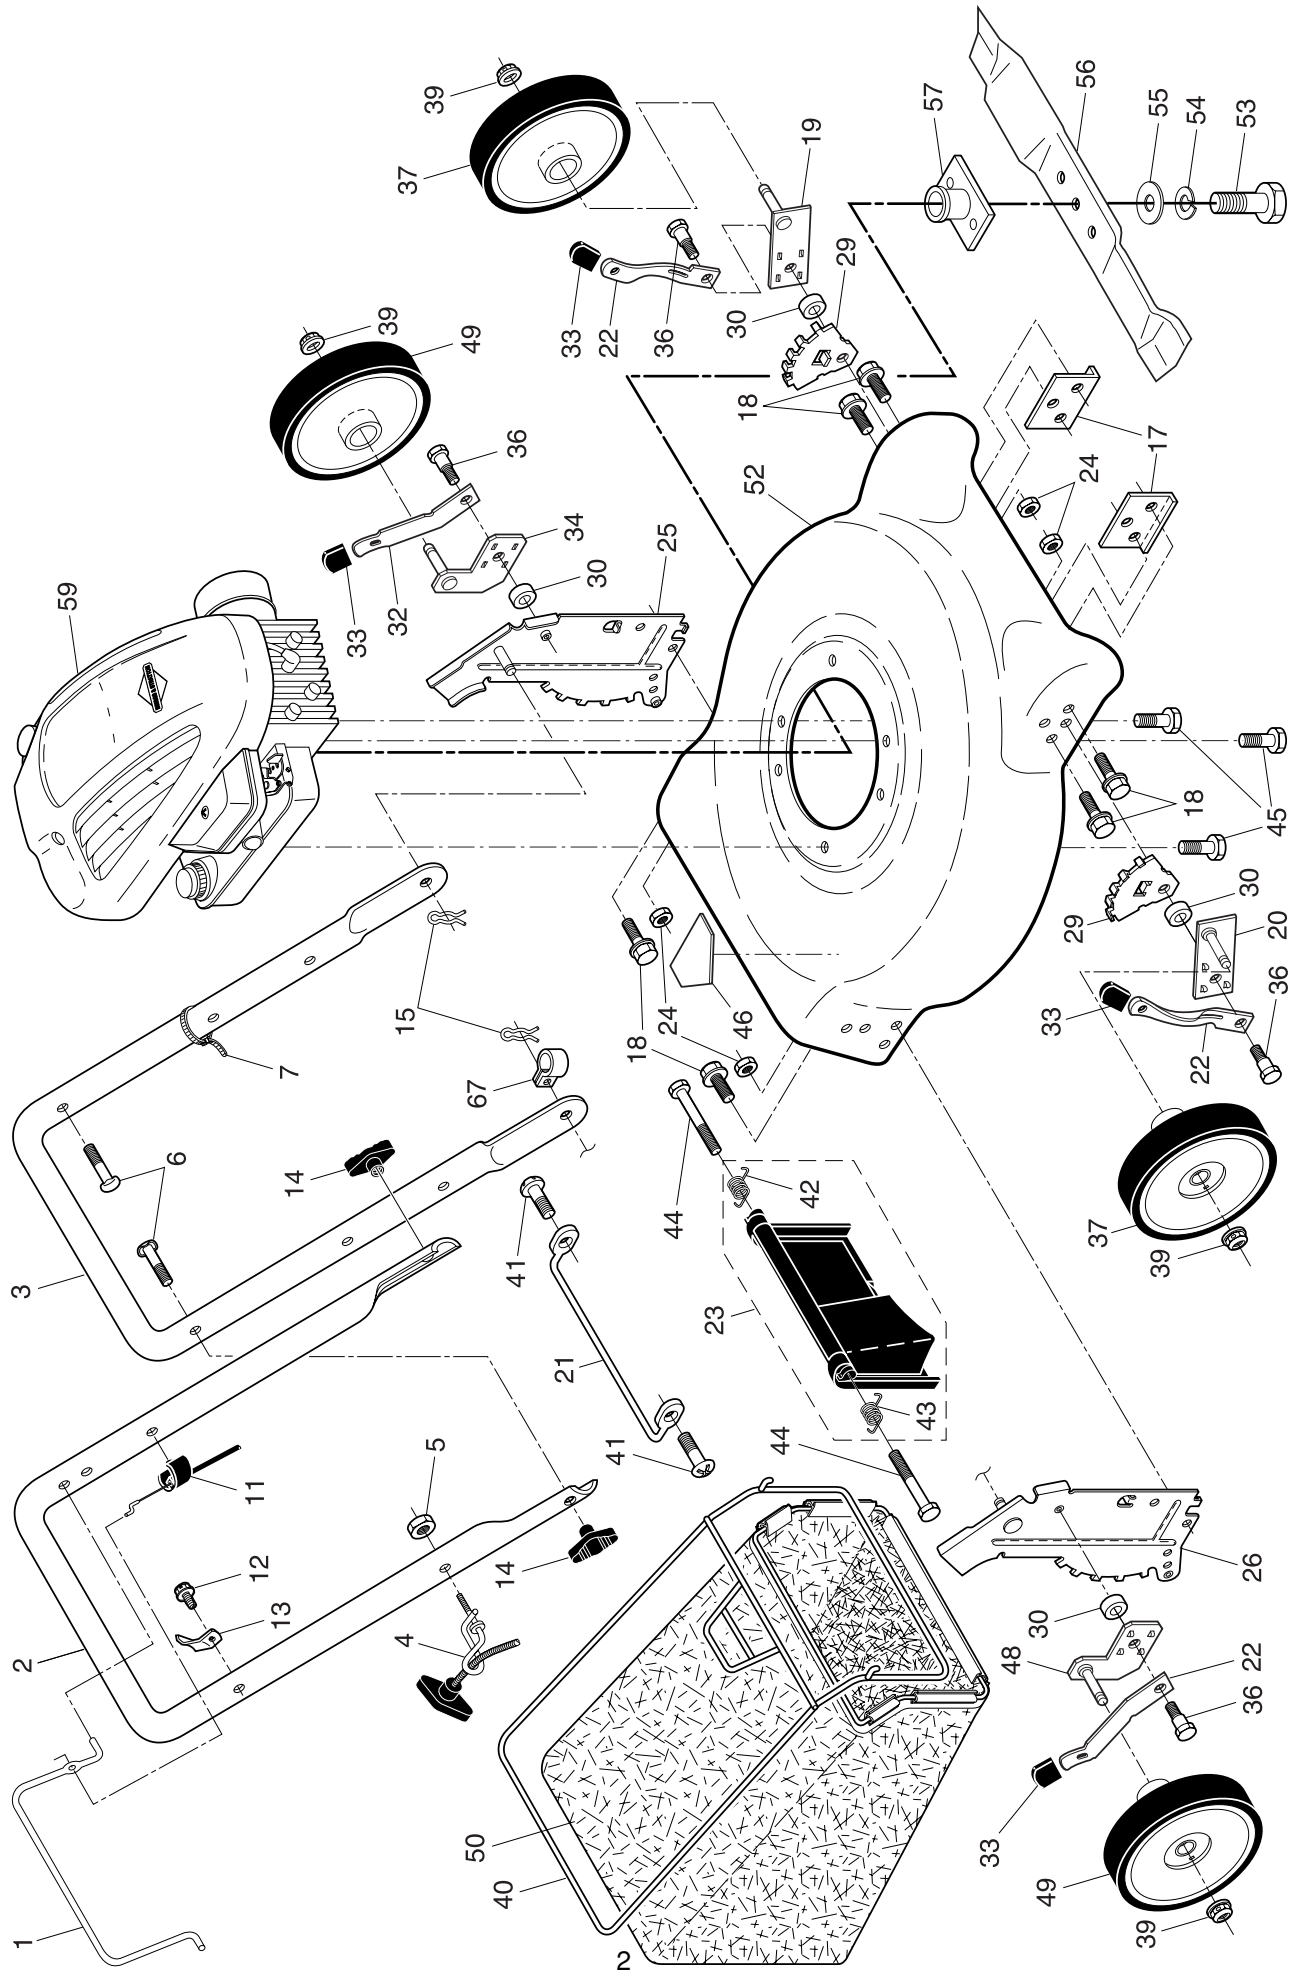

ROTARY LAWN MOWER - MODEL NUMBER M4553CM (96131001500) PRODUCT NUMBER 961 31 00-15

ROTARY LAWN MOWER - MODEL NUMBER M4553CM (96131001500) PRODUCT NUMBER 961 31 00-15

KEY NO.	PART NO.	DESCRIPTION	KEY NO.	PART NO.	DESCRIPTION
1	532 19 55-74	Control Bar	34	532 19 01-56	Axle Arm Assembly, Rear, LH
2	532 19 55-47	Upper Handle	36	532 16 08-28	Shoulder Bolt 5/16-18
3	532 17 42-91	Lower Handle	37	532 40 25-66	Wheel & Tire Assembly
4	532 19 47-88	Rope Guide	39	532 08 39-23	Flanged Locknut, Hex
5	532 13 20-04	Locknut, Hex 1/4-20	40	532 19 46-42	Frame, Grassbag
6	532 19 15-74	Handle Bolt	41	532 05 45-83	Screw
7	532 06 64-26	Wire Tie	42	532 16 57-66	Spring, Rear Door, LH
11	532 17 65-56	Engine Zone Control Cable	43	532 16 57-67	Spring, Rear Door, RH
12	532 75 06-34	Hex Washer Head Screw #10-24 x 1/2	44	532 18 41-93	Bolt, Rear Door
13	532 12 52-03	Up-Stop Bracket	45	532 15 04-06	Hex Head Thread Rolling Screw 3/8-16 x 1
14	532 19 19-38	Handle Knob	46	532 18 21-66	Danger Decal
15	532 05 17-93	Hairpin Cotter	48	532 19 01-55	Axle Arm Assembly, Rear, RH
17	532 17 41-12	Support Bracket	50	532 40 20-24	Grassbag
18	817 60 04-06	Screw	52	532 40 06-59	Kit, Lawn Housing Assembly (Includes Key Numbers 17, 18 and 46)
19	532 18 92-77	Axle Arm Assembly, Front, LH	53	532 85 10-84	Hex Head Screw 3/8-24 x 1-3/8 Grade 8
20	532 18 92-78	Axle Arm Assembly, Front, RH	54	532 85 02-63	Helical Lockwasher
21	532 16 94-23	Footguard	55	532 85 10-74	Hardened Washer
22	532 16 85-99	Selector Spring, Front	56	532 19 93-77	21" Blade
23	532 18 66-12	Kit, Rear Door (Includes Springs)	57	532 19 38-25	Blade Adapter
24	873 93 05-00	Locknut, Hex 5/16-18	59	- - -	Engine, Briggs & Stratton, Model Number 10G902 (Order parts from engine manufacturer)
25	532 17 41-05	Handle Bracket Assembly, LH	67	532 19 79-91	Clip, Cable
26	532 17 41-06	Handle Bracket Assembly, RH	--	532 40 23-42	Operator's Manual, European
29	532 16 57-04	Wheel Adjusting Bracket, Front	--	532 40 23-43	Operator's Manual, Scandinavian
30	532 18 39-01	Spacer	--	532 40 23-44	Operator's Manual, East Bloc
32	532 17 41-07	Selector Spring, Rear	--	532 40 23-46	Operator's Manual, Baltic
33	532 08 78-77	Selector Knob			

NOTE: All component dimensions given in U.S. inches. 1 inch = 25.4 mm. **IMPORTANT:** Use only Original Equipment Manufacturer (O.E.M.) replacement parts. Failure to do so could be hazardous, damage your lawn mower and void your warranty.